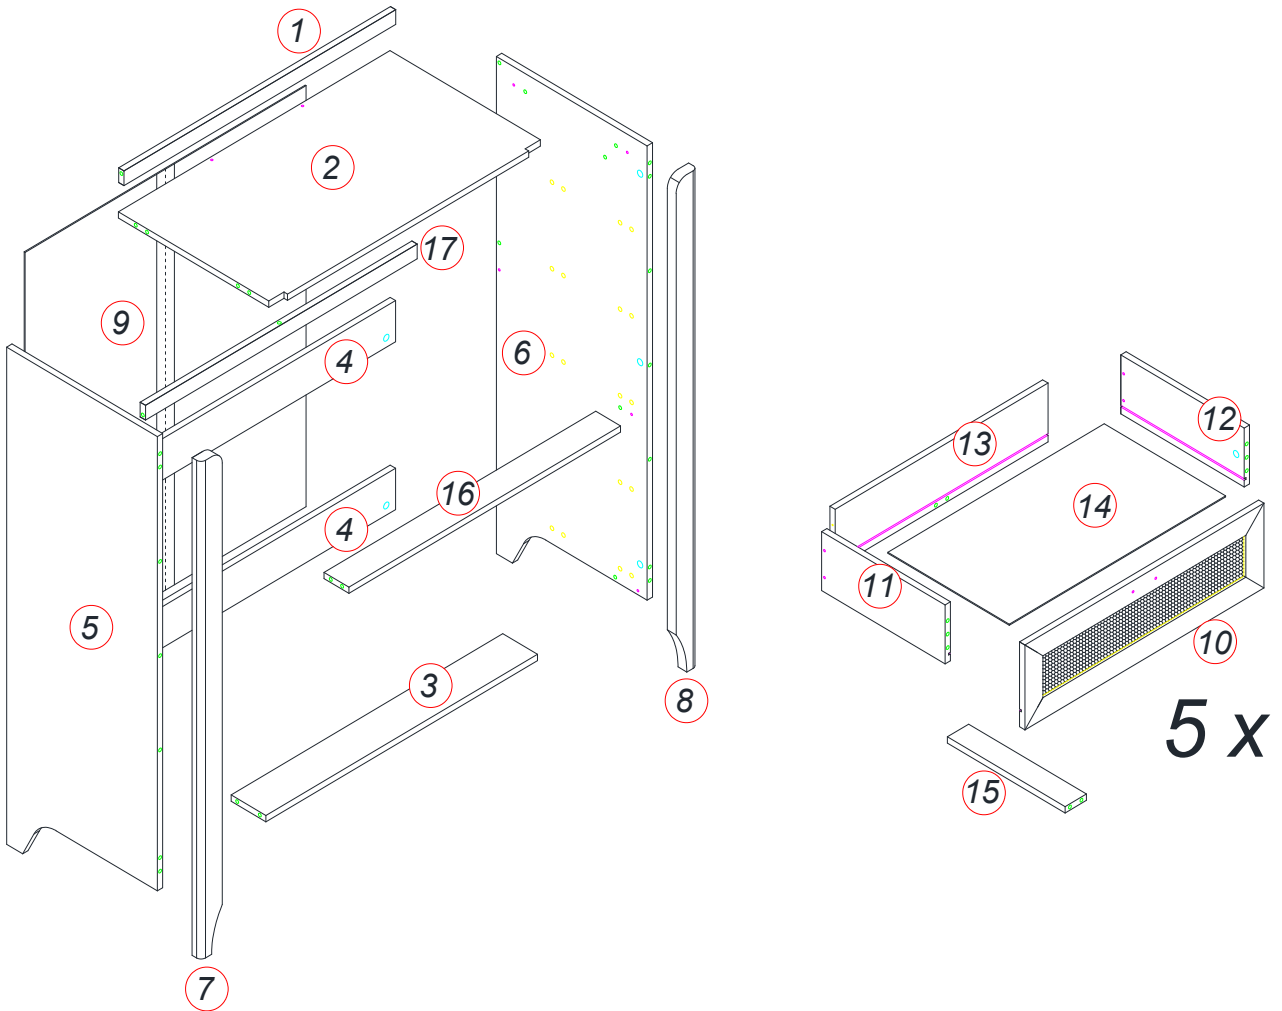

PARTS

Please ensure you carefully check all the pieces, should you have any concerns please contact the retailer before assembly commences. Please have your order number, details of the issue, the product code, and the batch number from the cartons as this will help us to resolve your issue much faster.