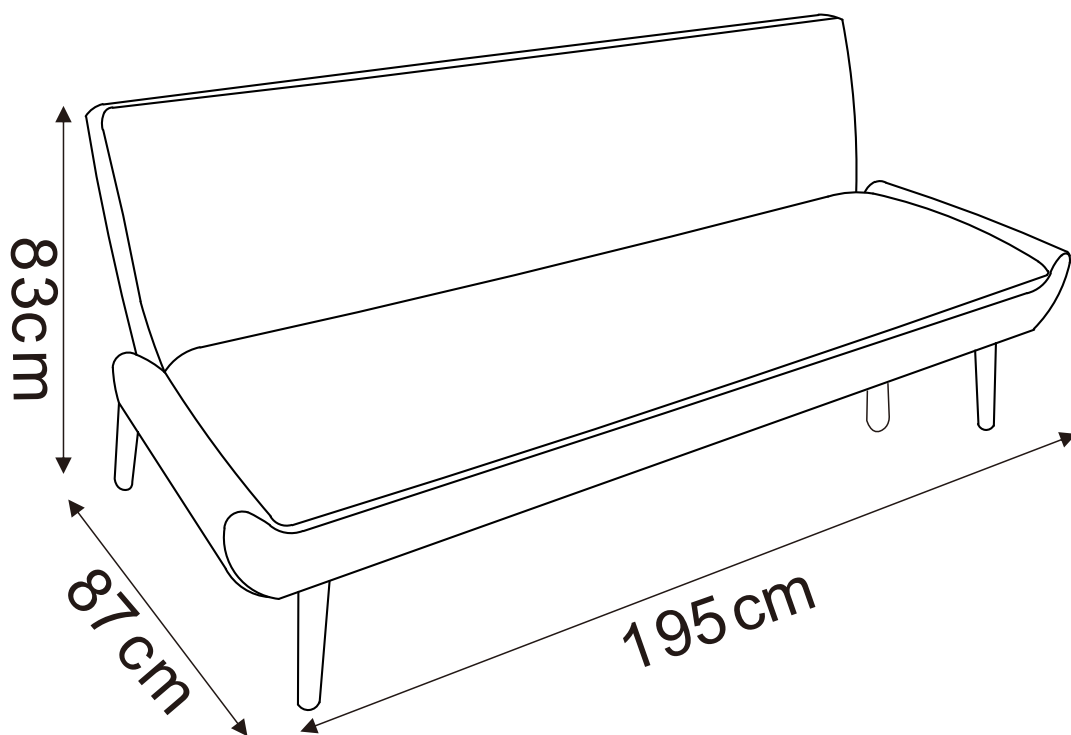

ASSEMBLY INSTRUCTIONS

SOFABED

Approximate Assembly Time

People Required to Assemble

No Extra Tools Required

Before you start...

Please carefully unpack and lay out all of the component parts to ensure nothing is missing and to check each component for any obvious damage.

Should you identify any concerns at this stage please contact the retailer from whom this product was purchased. Please quote your order number, details of your issue, the product code, and the batch number from the cartons which will help to resolve your issue as quickly as possible.

Version Number - 1.0

Product Code - GAU001/GAU002/GAU003/GAU004