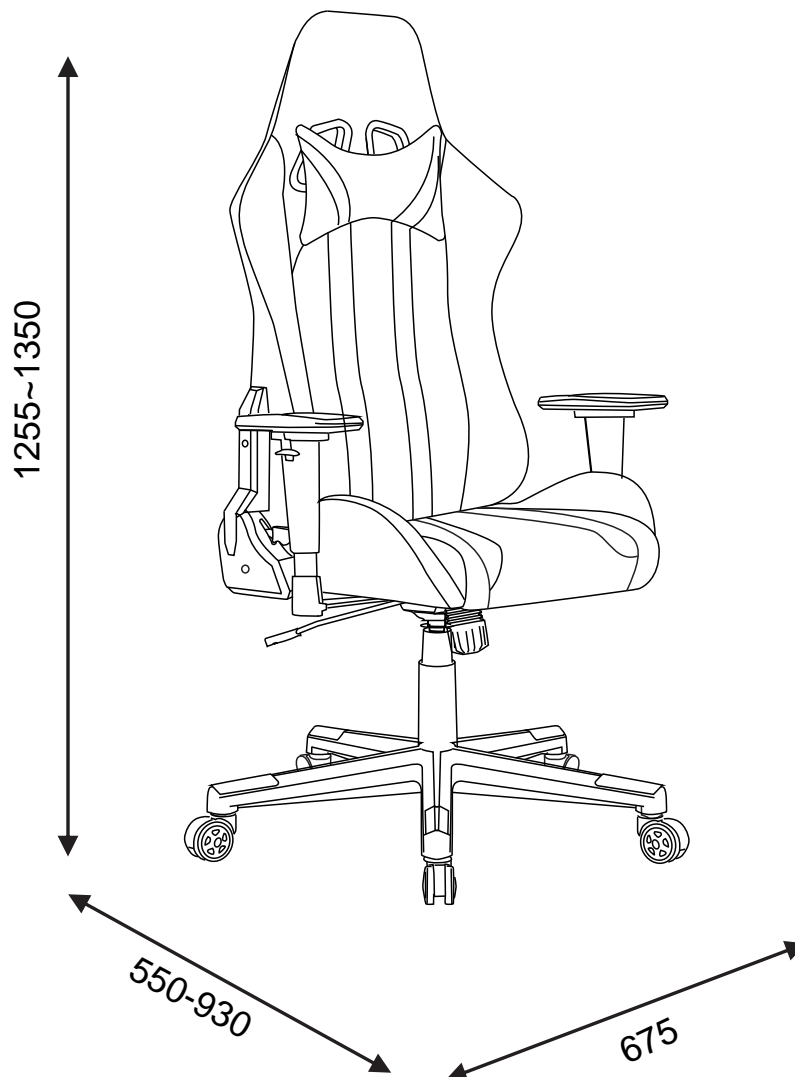

ASSEMBLY INSTRUCTIONS

GAMING CHAIR

Approximate Assembly Time

People Required to Assemble

No Extra Tools Required

Before you start...

Please carefully unpack and lay out all of the component parts to ensure nothing is missing and to check each component for any obvious damage.

Should you identify any concerns at this stage please contact the retailer from whom this product was purchased. Please quote your order number, details of your issue, the product code, and the batch number from the cartons which will help to resolve your issue as quickly as possible.

Version Number - 1.0

Product Code - MET101