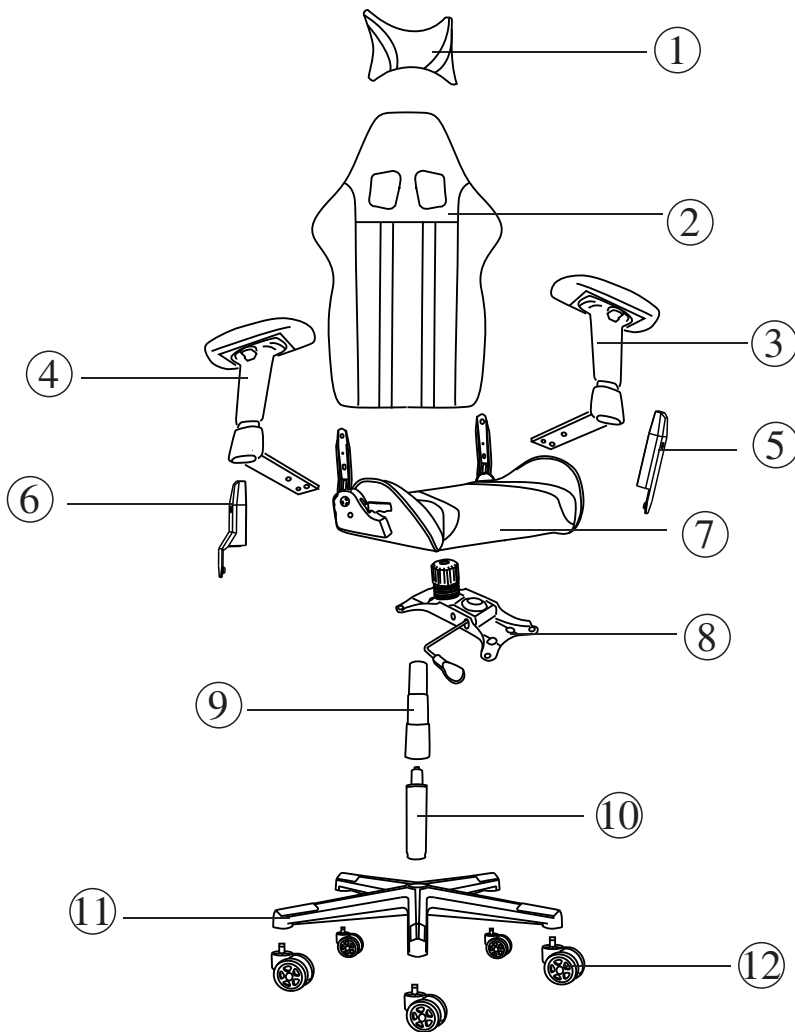

PARTS

A

4X

B

6X

C

4X

D

2X

E

4X

F

4X

G

2X

H

1X

1	1X
2	1X
3	1X
4	1X
5	1X
6	1X
7	1X
8	1X
9	1X
10	1X
11	1X
12	5X

A	4X
B	6X
C	4X
D	2X
E	4X
F	4X
G	2X
H	1X

Please ensure you carefully check all the pieces, should you have any concerns please contact the retailer before assembly commences. Please have your order number, details of the issue, the product code, and the batch number from the cartons as this will help us to resolve your issue much faster.