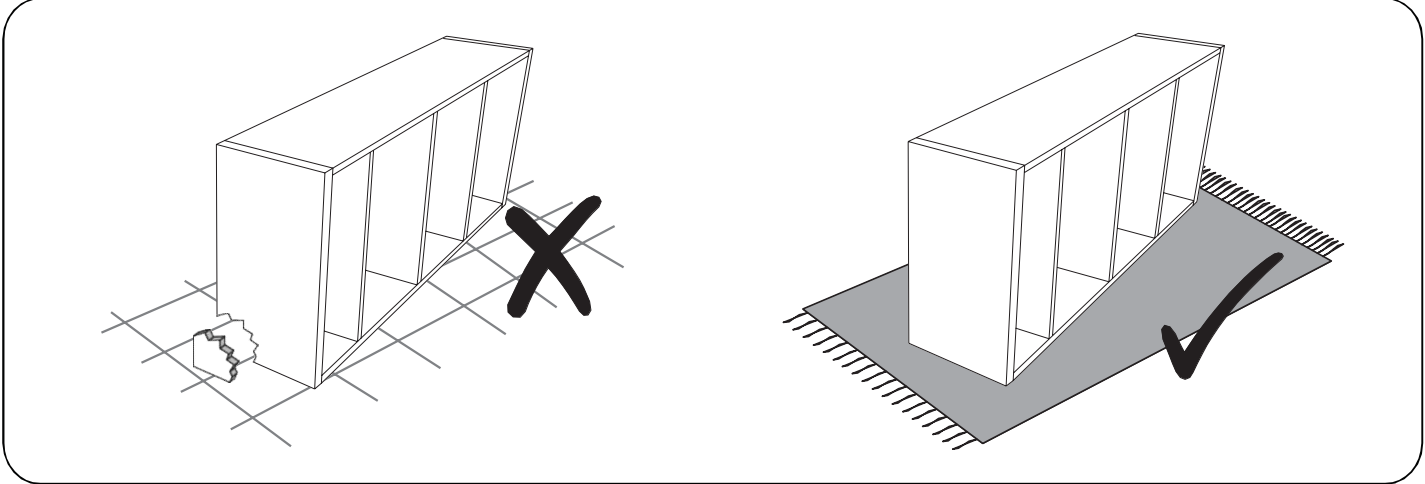

Version Number - 1.0

Product Code - MET101

PARTS

A

4X

B

6X

C