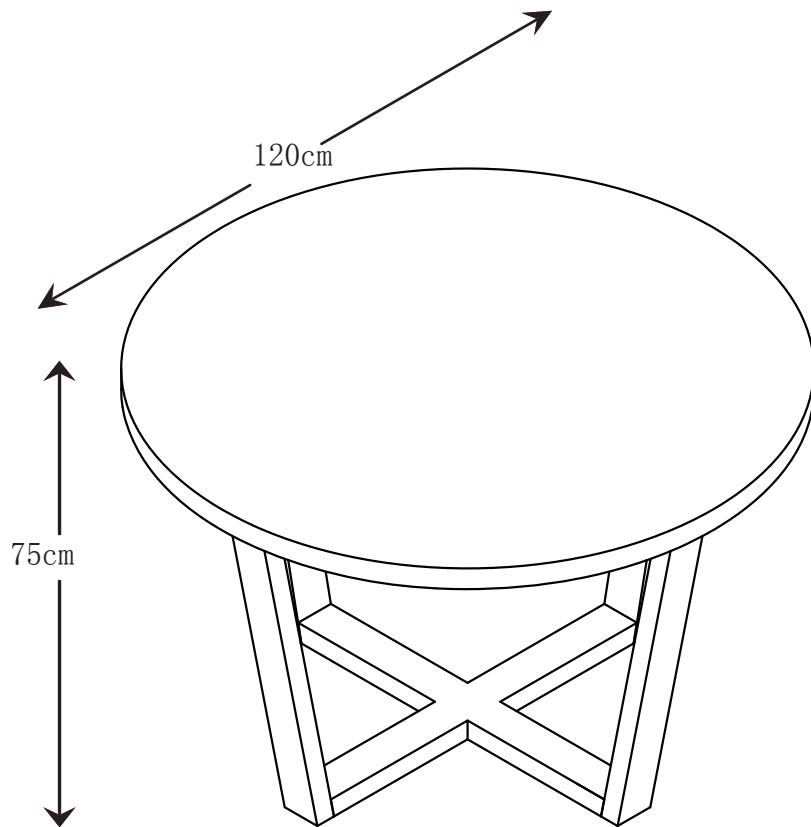

Round Table-120cm

Assembly Instructions

NO EXTRA TOOLS
REQUIRED

HARDWARE

A

16x
M8x20mm

B

12x
M6x16mm