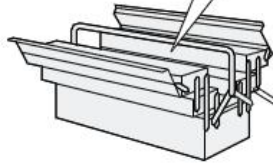

Round Table-120cm

Assembly Instructions

NO EXTRA TOOLS
REQUIRED

HARDWARE

A

16x
M8x20mm

B

12x
M6x16mm

C

1x
M5

D

1x
M4

PARTS

Safety Advice

Please take the time to carefully read through the whole of these instructions before you commence.

Keep these instructions for future reference.