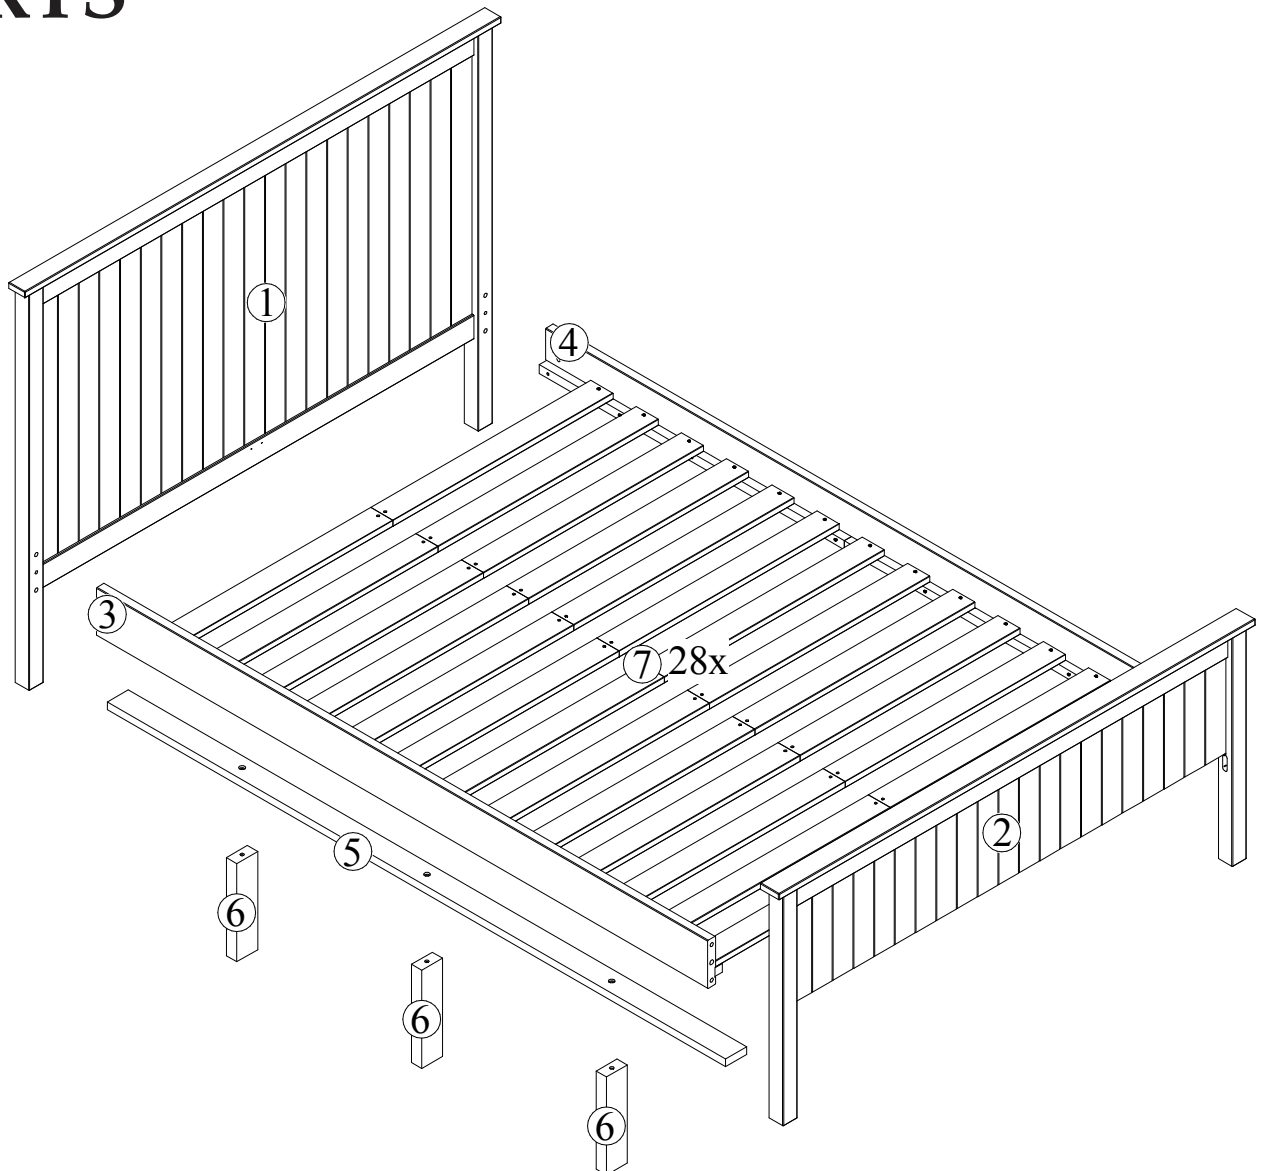

Julian Bowen Limited

Maine Grey Bed 135 cm

Assembly Instructions

Julian Bowen Limited
(01623 727374)

HARDWARE

PARTS

Safety Advice

Please take the time carefully read through the whole of these instructions before you commence.