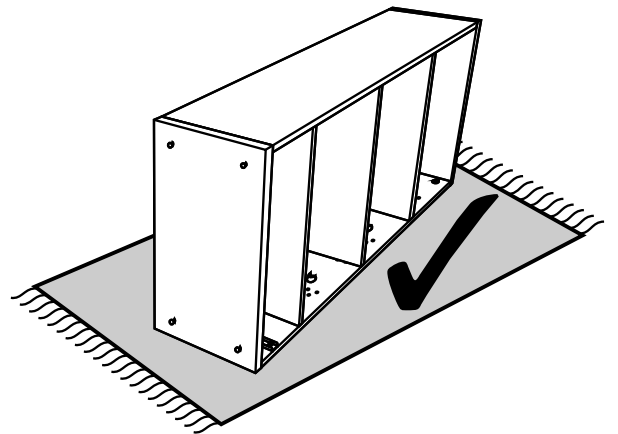

Julian Bowen Limited

Maine Grey Bed 135 cm

Assembly Instructions

Julian Bowen Limited
(01623 727374)

HARDWARE

PARTS

Safety Advice

Please take the time carefully read through the whole of these instructions before you commence.