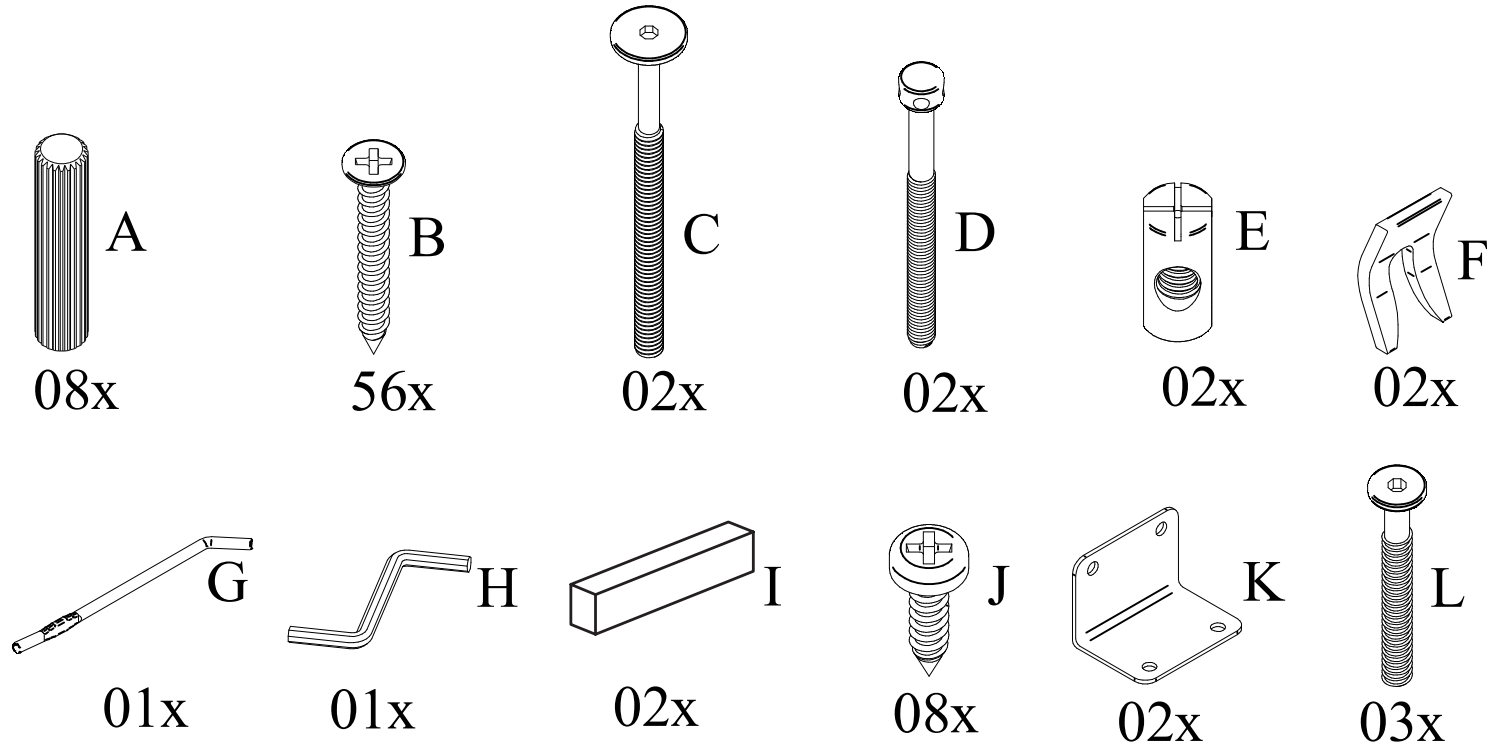

Julian Bowen Limited

Maine Grey Bed 135 cm

Assembly Instructions

Julian Bowen Limited
(01623 727374)

HARDWARE

PARTS

Safety Advice

Please take the time carefully read through the whole of these instructions before you commence.

Assemble the product as close to it's intended final position in the room as possible.

Please check the contents of boxes before attempting to assemble this product. A full checklist of parts and fittings is given in page 3 of this instruction leaflet.