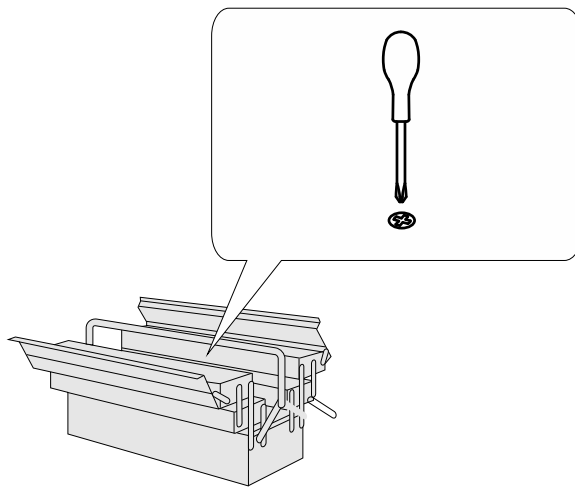

Julian Bowen Limited

Maine Grey Bed 135 cm

Assembly Instructions

Julian Bowen Limited
(01623 727374)

HARDWARE

PARTS

Safety Advice

Please take the time carefully read through the whole of these instructions before you commence.

Assemble the product as close to it's intended final position in the room as possible.

Please check the contents of boxes before attempting to assemble this product. A full checklist of parts and fittings is given in page 3 of this instruction leaflet.