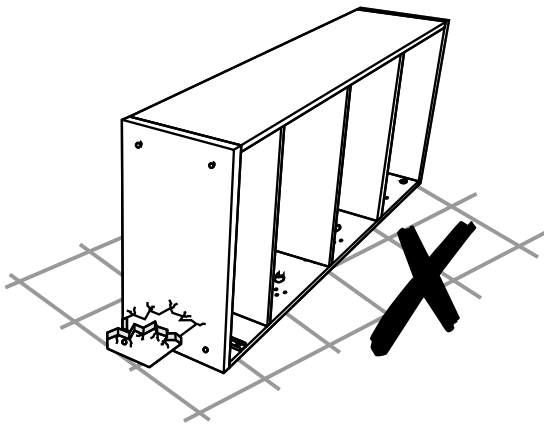

Julian Bowen Limited

Maine Grey Bed 135 cm

Assembly Instructions

Julian Bowen Limited
(01623 727374)

HARDWARE

PARTS

Safety Advice

Please take the time carefully read through the whole of these instructions before you commence.

It would be sensible to lay a sheet or blanket on the floor where you intend to work to avoid scratching this product and to protect your floor.

This product is heavy. Take extreme care when lifting to avoid personal injury or damage to the product.