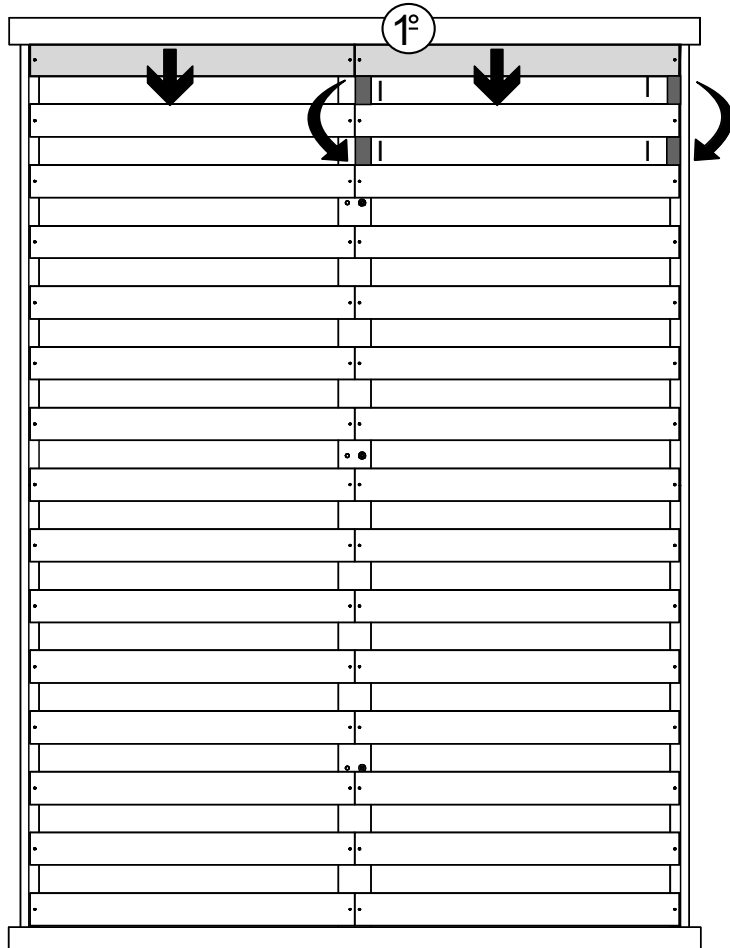

HANDY HINT: If you keep the hardware in a bowl during assembly you will be less likely to lose them.

1

2

3

4

5

General Care

Wipe clean with a slightly damp soft cloth.