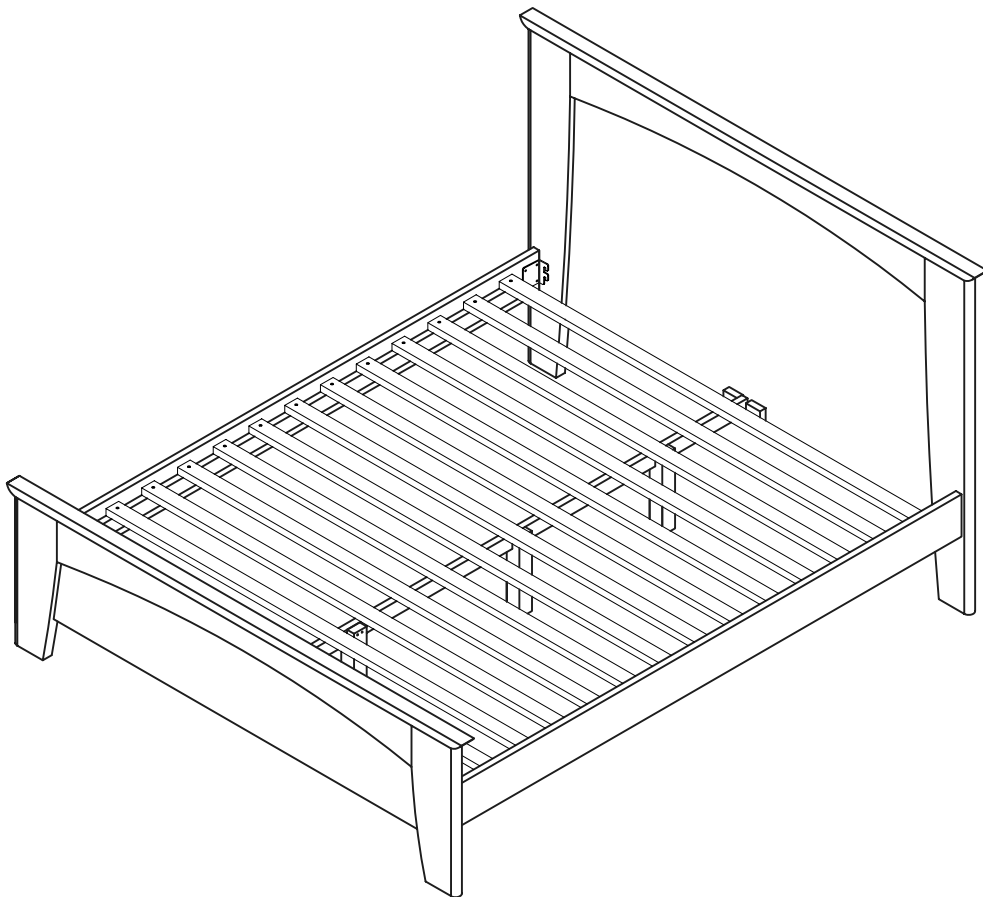

Julian Bowen Limited

Minuet Bed 135cm

Assembly Instructions

Julian Bowen Limited
(01623 727374)

HARDWARE

A

34x

B