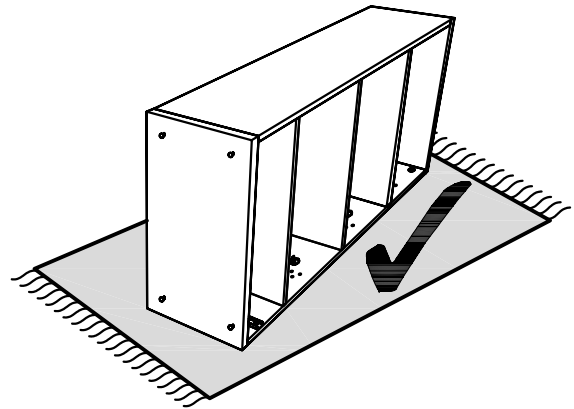

Julian Bowen Limited

Minuet Bed 135cm

Assembly Instructions

Julian Bowen Limited
(01623 727374)

HARDWARE

A

34x

B