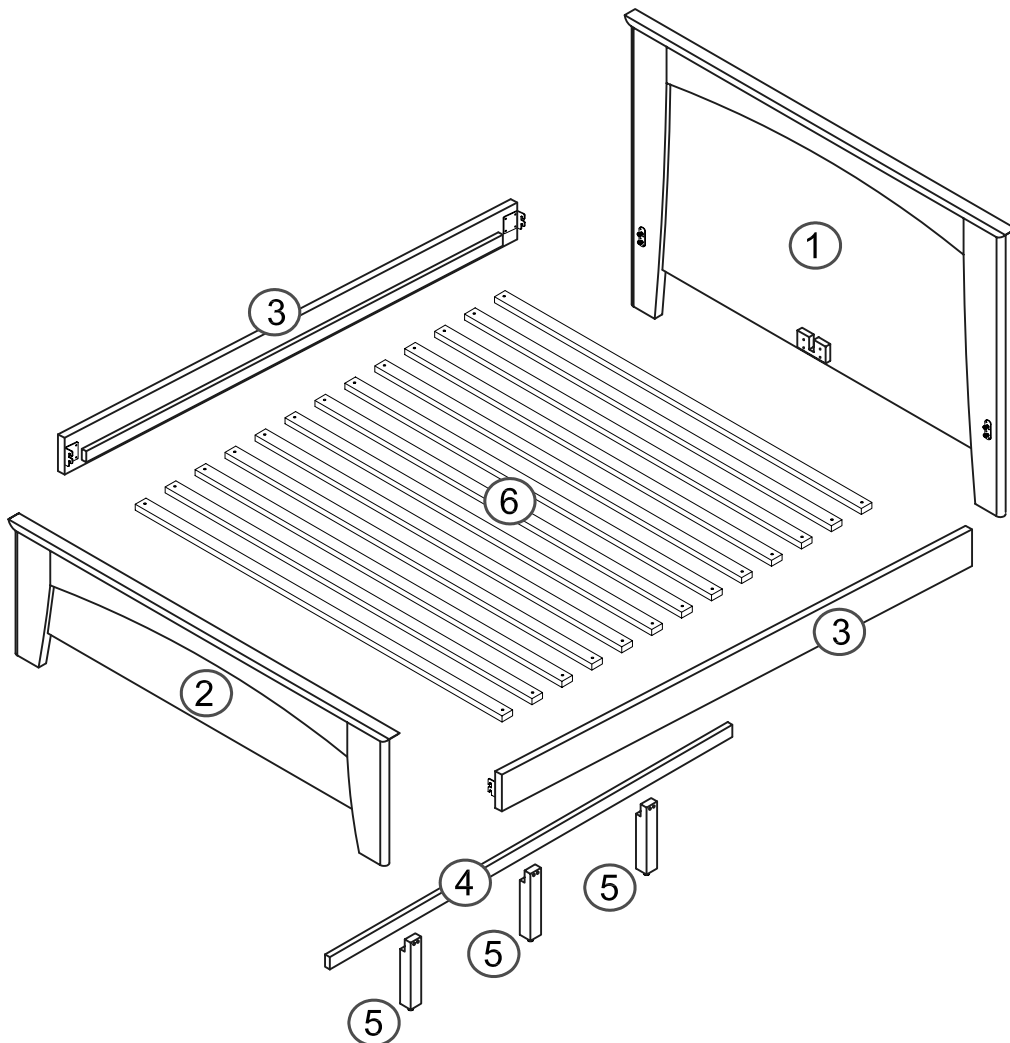

HARDWARE

A

34x

B

1x

PARTS