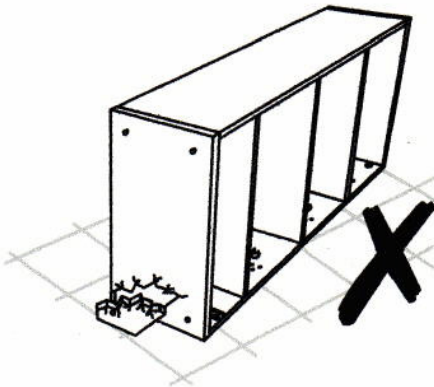

Julian Bowen Limited

Bergamo Bed 150cm

Assembly Instructions

VERSION:151218

No Extra
Tools Required

Julian Bowen Limited
(01623 727374)

HARDWARE

PARTS