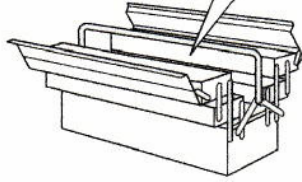

Julian Bowen Limited

Bergamo Bed 150cm

Assembly Instructions

VERSION:151218

No Extra
Tools Required

Julian Bowen Limited
(01623 727374)

HARDWARE

PARTS