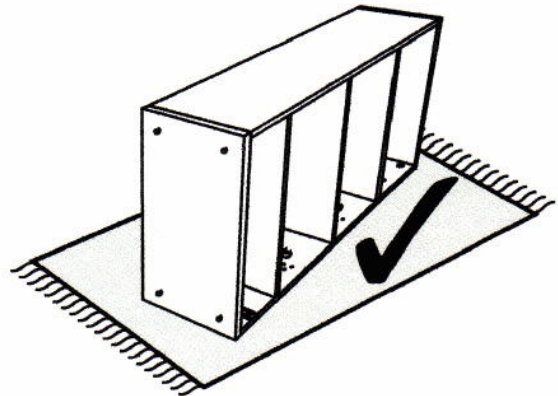

Julian Bowen Limited

Bergamo Bed 150cm

Assembly Instructions

VERSION:151218

No Extra
Tools Required

Julian Bowen Limited
(01623 727374)

HARDWARE

PARTS