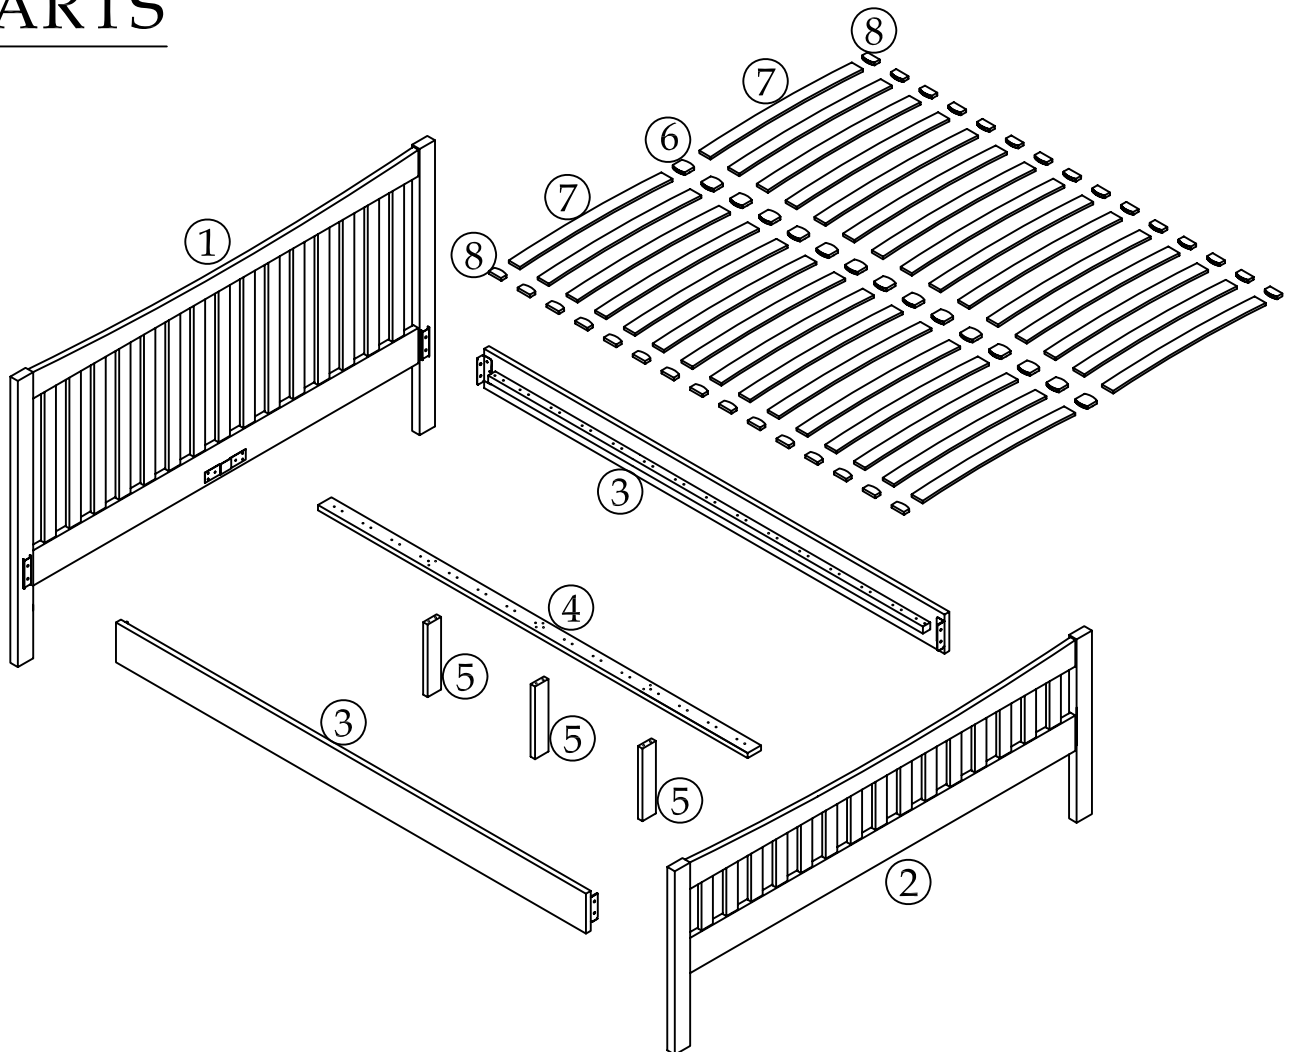

Julian Bowen Limited

Bergamo Bed 150cm

Assembly Instructions

VERSION:151218

No Extra
Tools Required

Julian Bowen Limited
(01623 727374)

HARDWARE

PARTS