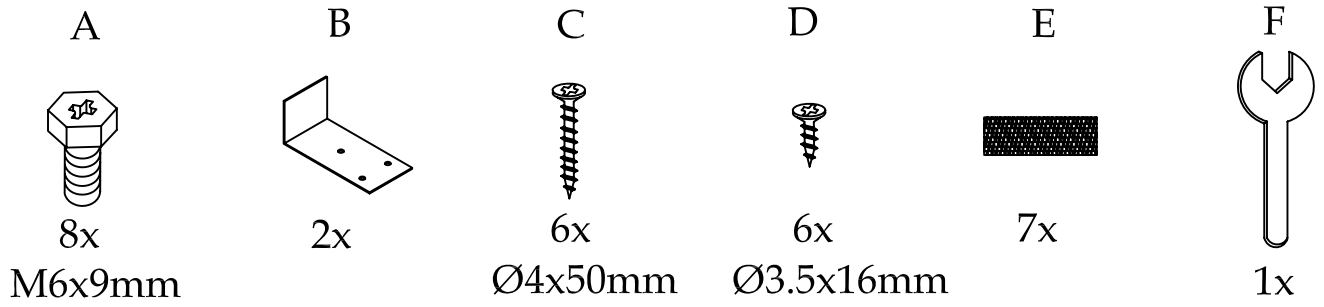

Julian Bowen Limited

Bergamo Bed 150cm

Assembly Instructions

VERSION:151218

No Extra
Tools Required

Julian Bowen Limited
(01623 727374)

HARDWARE

PARTS